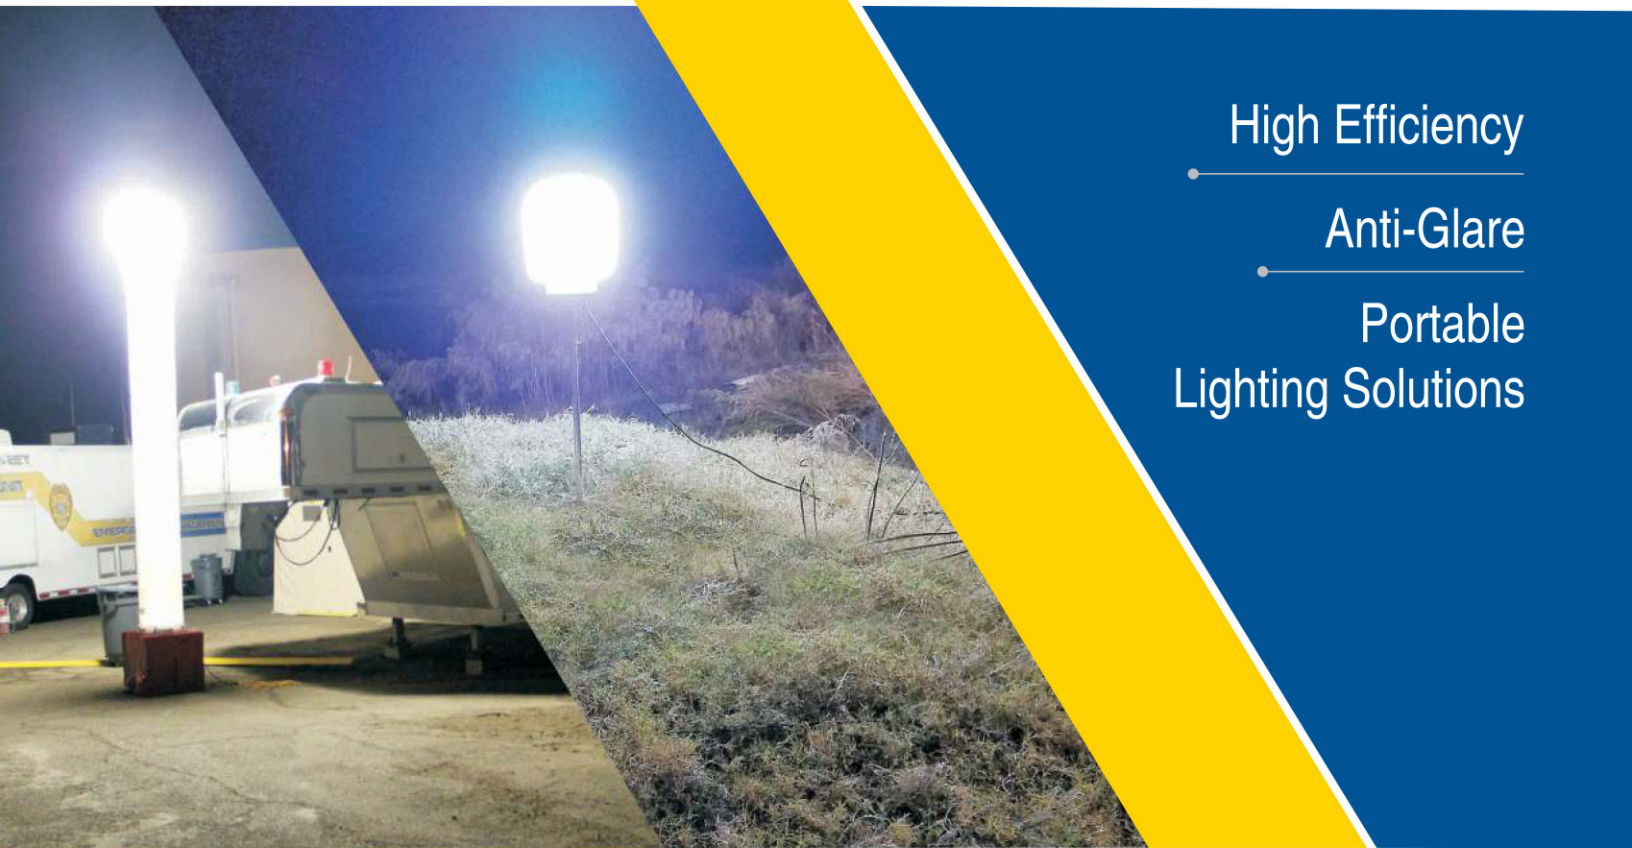

Prism Inflatable Lighting Systems

High Efficiency

Anti-Glare

Portable
Lighting Solutions

evolve
emergency
PREPAREDNESS

Tel: 1-888-315-9007
evolve-ep.com