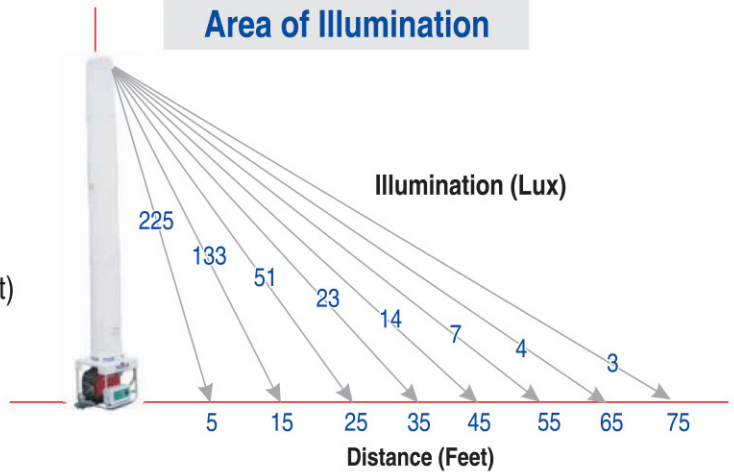

Area of Illumination